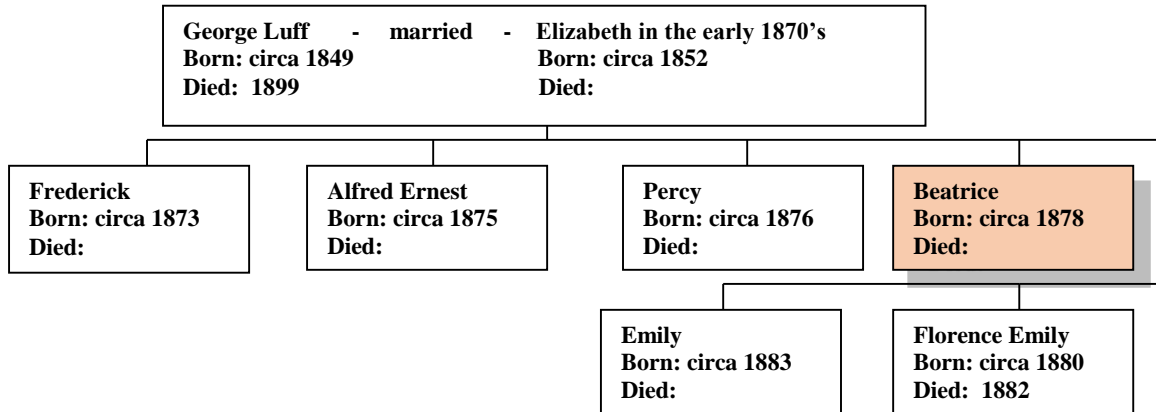

Family Lineage:

Beatrice Luff was born in Hammersmith, Middlesex in 1878. She was the daughter of George and Elizabeth Luff.

Continued.....

The 1881 Census shows Beatrice, aged 3, and living with her family at 17 Dalling Road, Hammersmith.

Continued.....

The 1891 Census shows Beatrice, now aged 13, she was living with her family at 17 Dalling Road, Hammersmith.

Administrative County of London		The unincorporated Houses are those within the Boundaries of the										117 Page 21			
Civil Parish of Hammersmith		Municipal Borough of Hammersmith		Municipal Ward of Hammersmith		Urban Sanitary District of Hammersmith		Town or Village or Hamlet of Hammersmith		Rural Sanitary District of Hammersmith		Parliamentary Borough or Division of Hammersmith		Ecclesiastical Parish or District of Hammersmith	
No. of House	ROAD, STREET, etc., and No. or NAME of HOUSE	SEVERAL OCCUPATIONS	NAME and Surname of each Person	RELATION to Head of Family	SEX	AGE last Birthday	PROFESSION or OCCUPATION	Whether	Whether	Whether	WHERE BORN	If (1) District, (2) Sub-District, (3) Hamlet, or (4) Part of Hamlet			
117	Continued 17 Dalling Rd	1	George Luff	Head	M	37	Bus Time Keeper	X			London, Surrey				
			Elizabeth Luff	Wife	F	31					Richmond, Surrey				
			Frederick Luff	Son	M	19	Carrier Coachman	X			Hammersmith, Middx				
			Alfred Ernest Luff	Son	M	17	Carrier Coachman	X			Hammersmith, Middx				
			Percy Luff	Son	M	15	Telegraph messenger	X			Hammersmith, Middx				
			Beatrice Luff	Daughter	F	13	School				Hammersmith, Middx				
			Emily Luff	Daughter	F	8	School				Hammersmith, Middx				
			William Gillot	Boarder	M	32	Bus Conductor	X			Hammersmith, Middx				