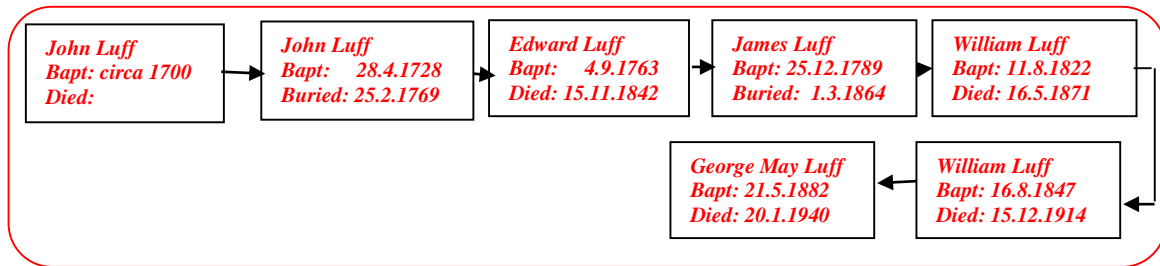

Dulcie M Luff 1925 -

(The author's 5th Cousin once removed)
Web-site: www.mike-jl.co.uk

Family Lineage:

Dulcie M Luff was born in 1925. She is the daughter of George and Ethel Luff.

Dulcie M Luff married David A Campion in Ealing in 1951.