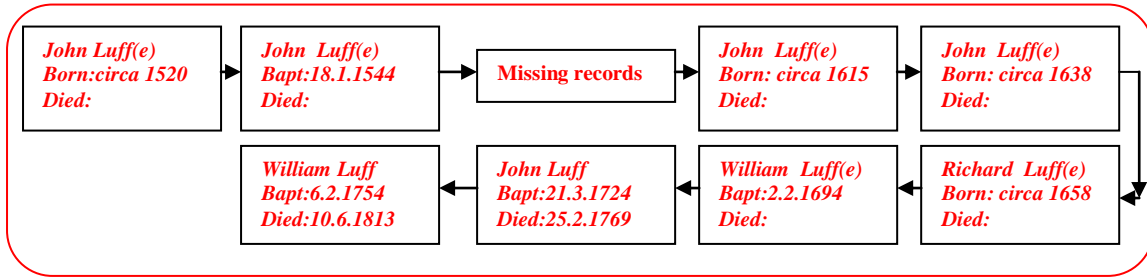

Edward Luff 1799 -

Family Lineage:

Edward Luff, son of William and Mary Luff, was born in Thursley, Surrey circa 1799.

In the 1841 census, Edward was shown as living in Witley, Surrey. He was a widower, aged 41 and employed as an agricultural labourer. Living with him was his daughter Mary Ann Luff, aged 15.

In the 1851 census Edward was living at Crofs Ways, Witley, Surrey. He was then 51 and still employed as an agricultural labourer. Living at the same address were Hannah Stilwell, a widow (aged 67) and his older brother Richard Luff.