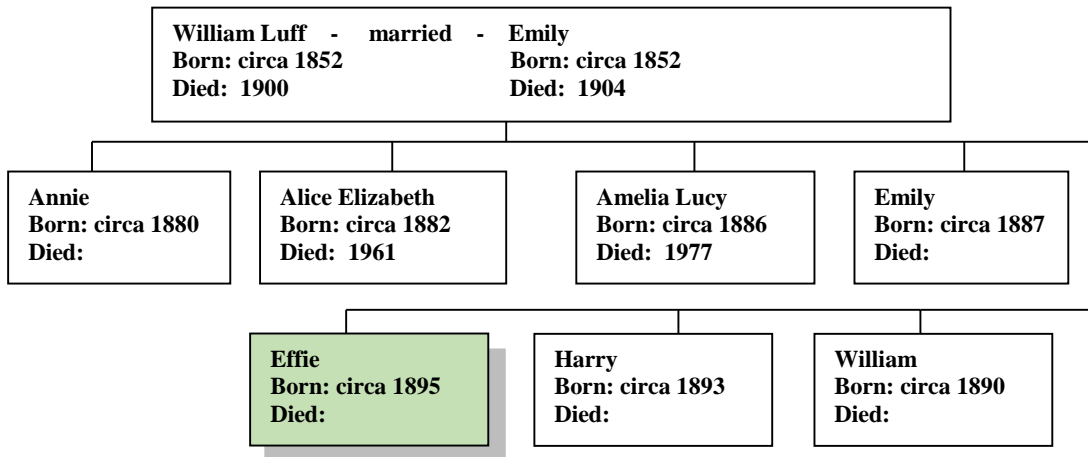

Effie Luff 1895 -

Web page www.mike-jl.co.uk

Family Lineage:

Effie Luff was born in Richmond, Surrey, in 1895. She was the daughter of William and Emily Luff.

Effie's father, William, died in Richmond, Surrey in 1900.