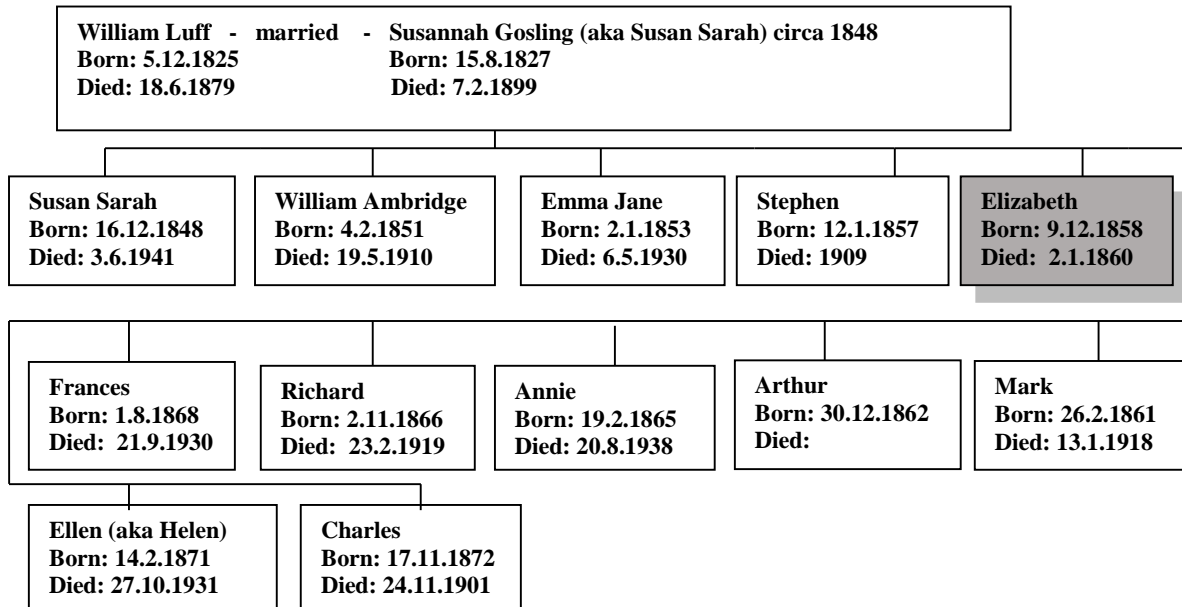

**Elizabeth Luff 1858 - 1860**

(The author's 2<sup>nd</sup> Cousin thrice removed)  
Web-site: [www.mike-jl.co.uk](http://www.mike-jl.co.uk)

**Family Lineage:**

Elizabeth was born in Guernsey on 9<sup>th</sup> December, 1858 (Source: *International Genealogical Index*). She is the daughter of William and Susannah Luff.

Elizabeth died on 2<sup>nd</sup> January, 1860.