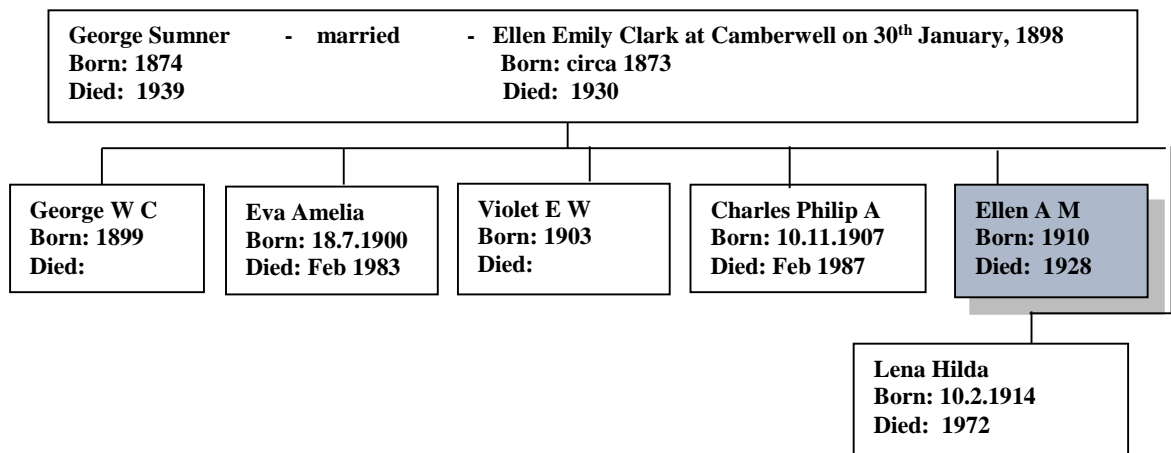

Ellen A M Sumner 1910 - 1928

(The author's 4th Cousin once removed)
Web site: www.mike-jl.co.uk

Family Lineage:

Ellen A M Sumner was born in Bermondsey, Surrey in 1910. She is the daughter of George and Ellen Sumner.

Continued.....

The 1911 Census shows Ellen, aged 4 months, living with her family at 91, Pages Walk, Bermondsey.

CENSUS OF ENGLAND AND WALES, 1911.

Before writing on this Schedule please read the Examples and the Instructions given on the other side of the paper, as well as the headings of the Columns. The entries should be written in ink.