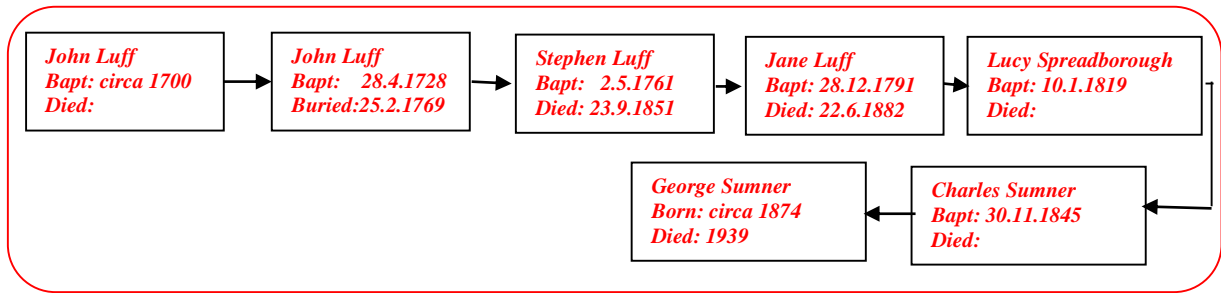

Ellen A M Sumner 1910 - 1928

(The author's 4th Cousin once removed)
Web site: www.mike-jl.co.uk

Family Lineage:

Ellen A M Sumner was born in Bermondsey, Surrey in 1910. She is the daughter of George and Ellen Sumner.

Continued.....

The 1911 Census shows Ellen, aged 4 months, living with her family at 91, Pages Walk, Bermondsey.

CENSUS OF ENGLAND AND WALES, 1911.

Before writing on this Schedule please read the Examples and the Instructions given on the other side of the paper, as well as the headings of the Columns. The entries should be written in ink.