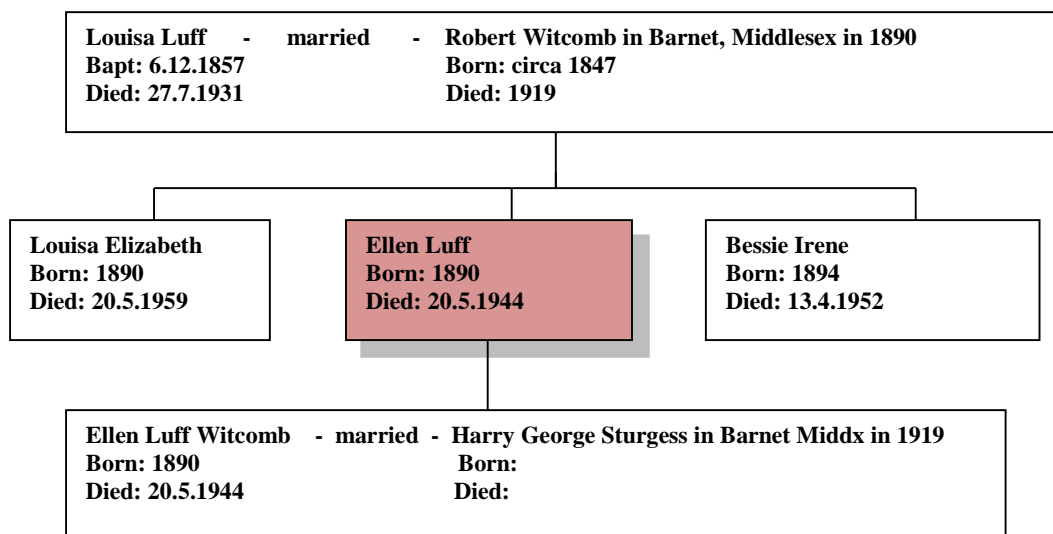

Ellen Luff Witcomb 1890 - 1944

(The author's 4th Cousin twice removed)
Web-site: www.mike-jl.co.uk

Family Lineage:

Ellen Luff Witcomb was born in 1890. She is the daughter of Louisa and Robert Witcomb.

The Electoral Register for 1921 shows Harry George Sturgess and his wife Ellen Luff Sturgess living at 32 & 34 The Broadway, Finchley, N. 3. No. 34 is listed as a shop.

In 1930 & 1931 Harry George and Ellen were living at 72a Elm Park Road, Finchley. Also living with them was Eliza Susan Sturgess, who might have been Harry George's mother.

The Electoral Registers for 1934 to 1936 show Harry George, Ellen and Eliza Susan Sturgess living at 124, Long Lane, Finchley. (The previous residence of Louisa Witcomb - Ellen's mother) Also living with them was Ellen's twin sister Louisa Elizabeth.

Ellen Luff Sturgess died on 20th May, 1944. At the time of her death she was living at 124, Long Lane, Finchley.

Extract from Will/Probate for Ellen Luff Sturgess

STURGESS Ellen Luff of 124 Long-lane Finchley Middlesex (wife of Harry George Sturgess) died 20 May 1944 Administration **Llandudno** 19 August to the said Harry George Sturgess store-keeper. Effects £160 18s.