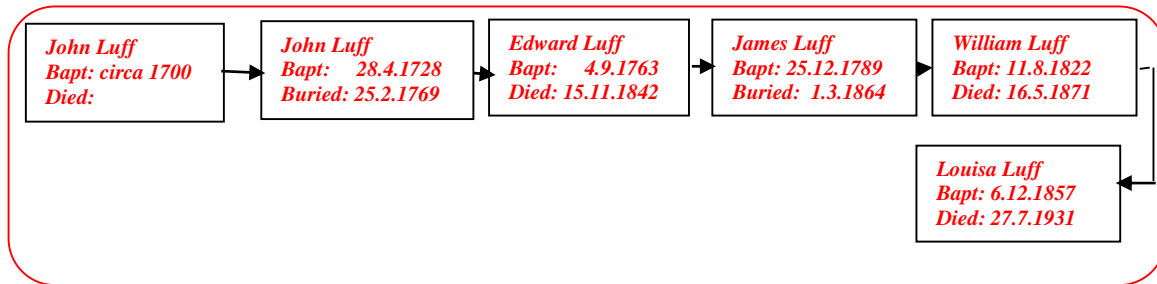

Ellen Luff Witcomb 1890 - 1944

(The author's 4th Cousin twice removed)
Web-site: www.mike-jl.co.uk

Family Lineage:

Ellen Luff Witcomb was born in 1890. She is the daughter of Louisa and Robert Witcomb.

The Electoral Register for 1921 shows Harry George Sturgess and his wife Ellen Luff Sturgess living at 32 & 34 The Broadway, Finchley, N. 3. No. 34 is listed as a shop.

In 1930 & 1931 Harry George and Ellen were living at 72a Elm Park Road, Finchley. Also living with them was Eliza Susan Sturgess, who might have been Harry George's mother.

The Electoral Registers for 1934 to 1936 show Harry George, Ellen and Eliza Susan Sturgess living at 124, Long Lane, Finchley. (The previous residence of Louisa Witcomb - Ellen's mother) Also living with them was Ellen's twin sister Louisa Elizabeth.

Ellen Luff Sturgess died on 20th May, 1944. At the time of her death she was living at 124, Long Lane, Finchley.

Extract from Will/Probate for Ellen Luff Sturgess

STURGESS Ellen Luff of 124 Long-lane Finchley Middlesex (wife of Harry George Sturgess) died 20 May 1944 Administration **Llandudno** 19 August to the said Harry George Sturgess store-keeper. Effects £160 18s.