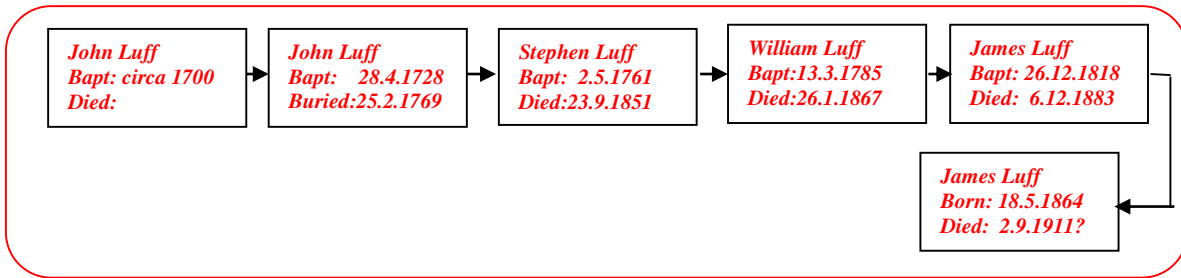

**Ernest Luff 1887 - 1897**

web-site [www.mike-jl.co.uk](http://www.mike-jl.co.uk)

**Family Lineage:**

Ernest Luff was born in 1887. He was the son of James and Maria Luff.

Continued.....

The 1891 Census shows Ernest, aged 4, living with his family in Hoghatch Lane, Upper Hale.