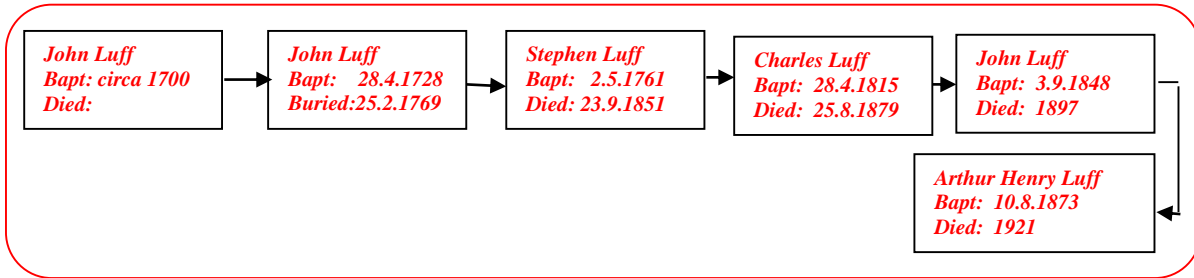

Ethel Agnes Redwood Luff 1894 - 1980

Family Lineage:

Ethel Agnes Redwood Luff was born on 4th November, 1894 and baptized St Paul's Church, Brentford on 21st December, 1894. She was the daughter of Arthur Henry and Elizabeth Luff.

Continued.....

Arthur Henry Luff - married - Elizabeth Redwood at St Paul's Old Brentford on 30.4.1894
 Bapt: 10.8.1873 Born: circa 1867
 Died: 1921 Died:

Ethel Agnes Redwood
 Born: 4.11.1894
 Died: 1980

Emily Matilda (Dorothy) Redwood
 Born: 13.1.1897
 Died: 8.7.1976

The 1901 Census shows Ethel, aged 6, living with her family at 31, Cresage Road, Brentford, Middlesex.

Administrative County		Ecclesiastical Parish		The undermentioned Houses are situate within the boundaries of the										Page 8
Civil Parish		County Borough, Municipal Borough or Urban District		Ward of Municipal Borough or of Urban District		Rural District		Parliamentary Borough		Town or Village or Hamlet				
Brentford		St George's		Brentford		Brentford		Brentford		Brentford				
Code	ROAD, STREET, &c. and No. of NAME of HOUSE	Uninhabited	Part of	Name and Surname of each Person	RELATION to Head of Family	Age last Birthday	Sex	PROFESSION OR OCCUPATION	Employer, Worker, or Own account	If Working at Home	WHERE BORN	(1) Deaf and Dumb (2) Blind (3) Insane (4) Imbecile, Feeble-minded		
39	31 Cresage Rd			Henry Luff	Head	29	M	Gas Fitter	Worker		Farnham, Surrey			
				Elizabeth	Wife	39	F				Holsworthy, Devon			
				Arthur Henry Luff	Head	4	M				Brentford, Middx			
				Emily	Daughter	6	F				Brentford, Middx			
				Evelyn	Daughter	4	F				Brentford, Middx			
				William Rawlings	Boarder	24	M				Bentford, Middx			