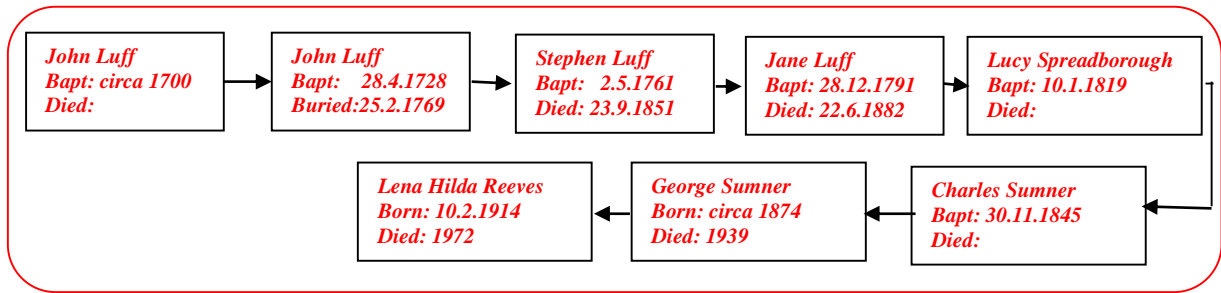

Kay Reeves 1939 - 1992

(The author's 5th Cousin)
Web-site: www.mike-jl.co.uk

Family Lineage:

Kay Reeves was born in Bermondsey, Surrey in 1939. She is the daughter of Lena and Joseph Reeves.

Kay's father, Joseph, died as a result of wounds sustained while in combat in Italy on 19th August, 1942.

Kay's mother, Lena Hilda Reeves died in Catford in 1972.

I believe that Kay died in 1992.