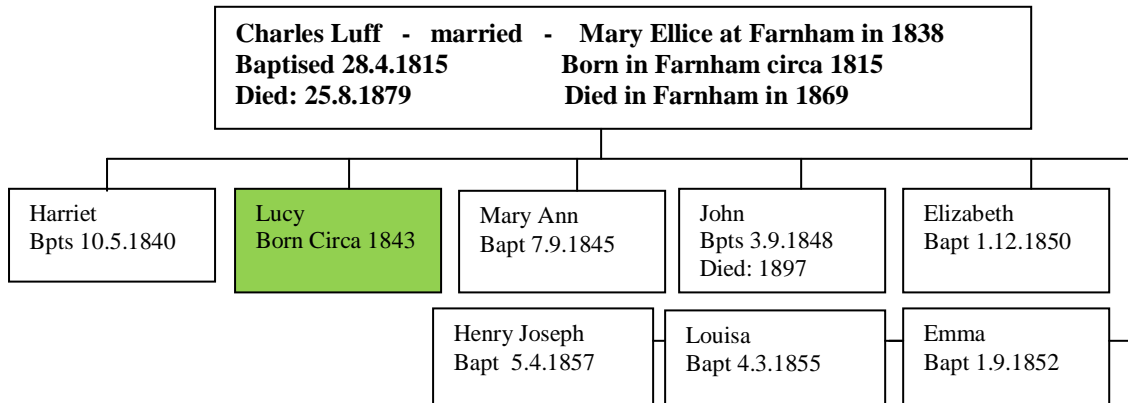

Lucy Luff circa 1843 -

This is a history of Lucy Luff (circa 1843)

Any information, comments or observations on this records, please go to my
Web page www.mike-jl.co.uk

Lucy Luff was born in Aldershot, circa 1843. She was the daughter of Charles and Mary Luff.

The last record I have of Lucy is on the 1851 census. She was living with her parents in Aldershot. She was 7 years old.