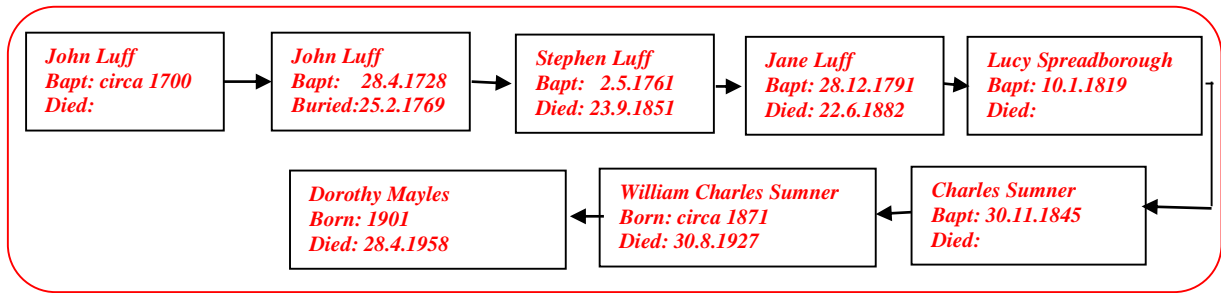

Peter W J Mayles 1939 - 2001

(The author's 5th Cousin)
Web-site: www.mike-jl.co.uk

Family Lineage:

Peter W J Mayles was born on 25th September, 1939, in Edgware, Middlesex. He is the son of Dorothy and Harold Mayles.

According to the Electoral Register, Peter Mayles lived at 65, Fairfield Crescent, Edgware, Middlesex, with his parents.

Peter's mother, Dorothy, died on 28th April, 1958, at 65, Fairfield Crescent, Edgware, Middlesex.

Peter continued to live with his father until at least 1965 (last available records).

Peter's father, Harold Edgar Joseph Mayles, died in Hendon in 1989.

Peter Mayles died in 2001, I don't know if he had a family.