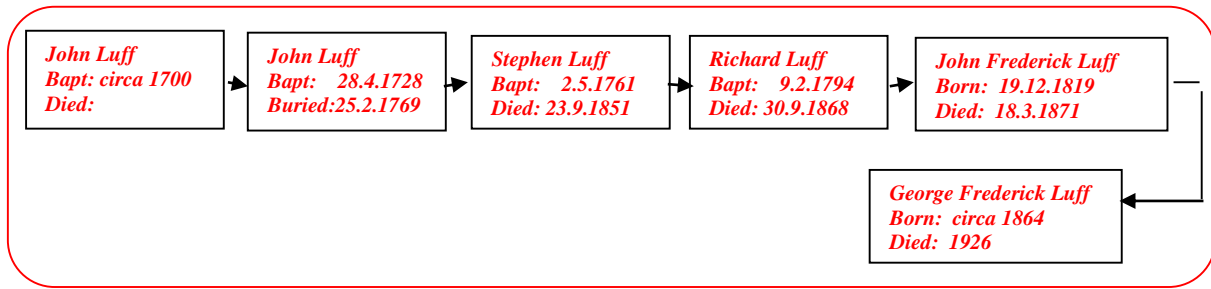

Stanley George Gordon Luff 1892 - 1966

(The author's 3rd Cousin twice removed)
Web-site: www.mike-jl.co.uk

Family Lineage:

Stanley George Gordon Luff was born in Guernsey on 21st September 1892. *(Source: Guernsey Family Historian)*. He is the son of George Frederick and Minnie Luff.

Continued.....

The 1901 Census shows Stanley, aged 9, living with her family in Monkmoor Road, Shrewsbury, Shropshire. Stanley's father, George, was employed as an 'enquiry agent child'

Administrative County *Shropshire* The undermentioned Houses are situate within the boundaries of the Page 23

Continued.....

Stanley married Alice Lilian Lawrence at King's Norton, Worcestershire in September, 1921. Alice Lilian Lawrence was born on 16.6.1895.

I cannot find any reference to children in this marriage.

LUFF Stanley George Gordon otherwise Stanley George of
57 Ripple Road Stirchley Birmingham 30 died 13 February
1966 Administration Birmingham 24 March to Alice
Lillian Luff widow. £1403.

Alice Lilian Luff died in Birmingham in 1986. (*Source: England & Wales Death Records*)