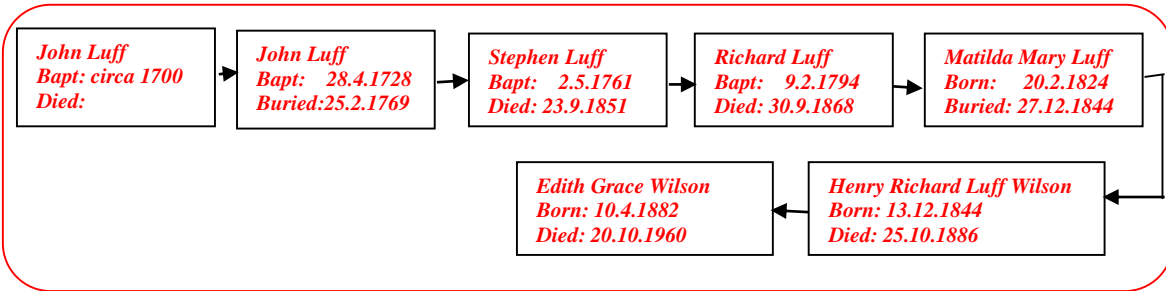

William Henry George Dudley Ross 1901 - 1905

(The author's 4th Cousin once removed)
 Web-site: www.mike-jl.co.uk

Family Lineage:

William Henry George Dudley Ross was born in Battersea, Surrey on 10th December, 1901. He is the son of William and Edith Wilson.

Extract from the Baptism records of St Peter's, Battersea shows the baptism of William Henry George Dudley Ross was on 14th December, 1902.

Page 285

(4-413) Show & Save Filter List: 0/0

BAPTISMS solemnized in the Parish of _____ in the
 County of _____ in the Year One Thousand
 Hundred and _____

When Baptized.	Child's Christian Name.	Parents' Names.		Abode.	Quality, Trade, or Profession.	By whom the Ceremony was performed.
		Christian.	Surname.			
Dec 8 1902 Born July 23rd 1900 No. 2273	Elsie Winifred	William Adolphus + Annie	Cook	87 Meyrick Road	Stall Keeper	A W Little
Dec 14 1902 Born Nov. 22/ 02 No. 2274	Maud	Charles + Elizabeth	Powell	8 Hatch Factory Road	Engineer	G.R. Bell
Dec 14 1902 Born Dec 10/ 01 No. 2276	William Henry George Dudley	William Harry + Edith Rose	Ross	26 Eckstein Road	Cooper	G. P. Bell
Dec 15 1902 Born Nov. 26/ 02 No. 2276	Phoebe Margaret	Thomas + Caroline	Tidbury	109 Livingstone Road	Labourer	G.P. Bell
Dec 15 1902 Born Nov 3/ 02 No. 2277	William George	William St + Elizabeth	Laurie	574 Livingstone Road	Labourer	G.R. Bell
Dec 21 1902 Born Nov 15/ 02 No. 2278	Helen	Hermann Joseph + Elizabeth	Aldenham	47 Kambella Road	Director	A W Little
Dec 21 1902 Born Sept 16/ 01 No. 2279	Irene Annie Louise	Ernest Charles + Annie Louise	Haignes	187 Lavender Road	Butcher	A W Little
Dec 22 1902 Born Nov 16/ 02 No. 2280	Lily Petra	Thomas Alice + Catherine	Phillips	73 Warin Road	Burner	A W Little

P 3

Continued.....

William Henry George Dudley Wilson died in Battersea in January, 1905. (Source: *England & Wales Death Records*).