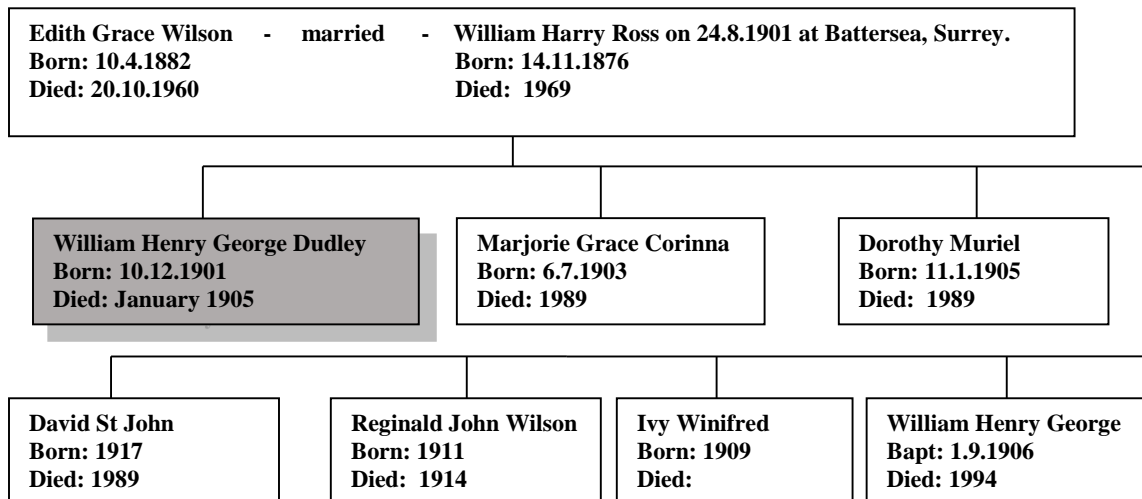

William Henry George Dudley Ross 1901 - 1905

(The author's 4th Cousin once removed)
 Web-site: www.mike-jl.co.uk

Family Lineage:

William Henry George Dudley Ross was born in Battersea, Surrey on 10th December, 1901. He is the son of William and Edith Wilson.

Extract from the Baptism records of St Peter's, Battersea shows the baptism of William Henry George Dudley Ross was on 14th December, 1902.

Page 285

(4-413) Show & Save Filter List: 0/0

BAPTISMS solemnized in the Parish of _____ in the
 County of _____ in the Year One Thousand
 Hundred and _____

When Baptized.	Child's Christian Name.	Parents' Names.		Abode.	Quality, Trade, or Profession.	By whom the Ceremony was performed.
		Christian.	Surname.			
Dec 8 1902 Born July 23rd 1900 No. 2273	Elsie Winifred	William Adolphus + Annie	Cook	87 Meyrick Road	Stall Keeper	A W Little
Dec 14 1902 Born Nov. 22/ 02 No. 2274	Maud	Charles + Elizabeth	Powell	8 Hatch Factory Road	Engineer	G.R. Bell
Dec 14 1902 Born Dec 10/ 01 No. 2276	William Henry George Dudley	William Harry + Edith Rose	Ross	26 Eckstein Road	Cooper	G. P. Bell
Dec 15 1902 Born Nov. 26/ 02 No. 2276	Phoebe Margaret	Thomas + Caroline	Tidbury	109 Livingstone Road	Labourer	G.P. Bell
Dec 15 1902 Born Nov 3/ 02 No. 2277	William George	William St + Elizabeth	Laurie	574 Livingstone Road	Labourer	G.R. Bell
Dec 21 1902 Born Nov 15/ 02 No. 2278	Helen	Hermann Joseph + Elizabeth	Aldenham	47 Kambella Road	Director	A W Little
Dec 21 1902 Born Sept 16/ 01 No. 2279	Irene Annie Louise	Ernest Charles + Annie Louise	Haignes	187 Lavender Road	Butcher	A W Little
Dec 22 1902 Born Nov 16/ 02 No. 2280	Lily Petra	Thomas Alice + Catherine	Phillips	73 Warin Road	Burner	A W Little

P 3

Continued.....

William Henry George Dudley Wilson died in Battersea in January, 1905. (Source: *England & Wales Death Records*).